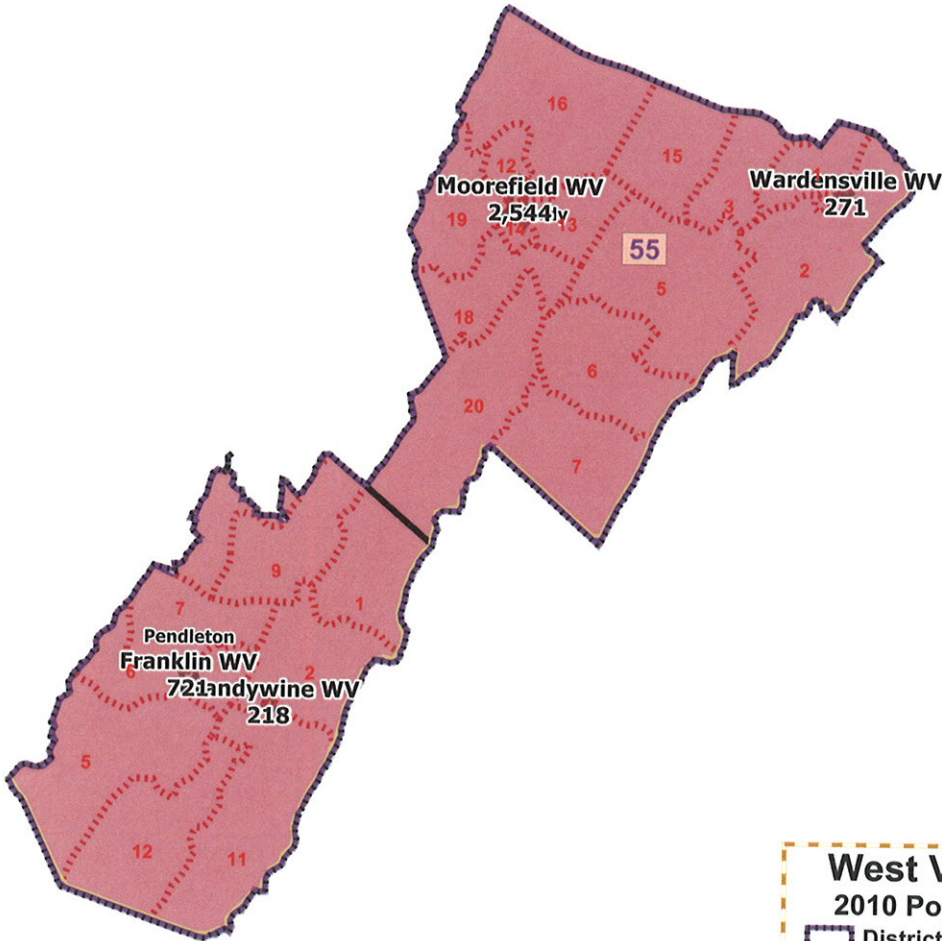

District: 55

West Virginia
2010 Populations

- Districts
- Municipality
- Precincts
- County
- State
- New District

House Final Plan 2X